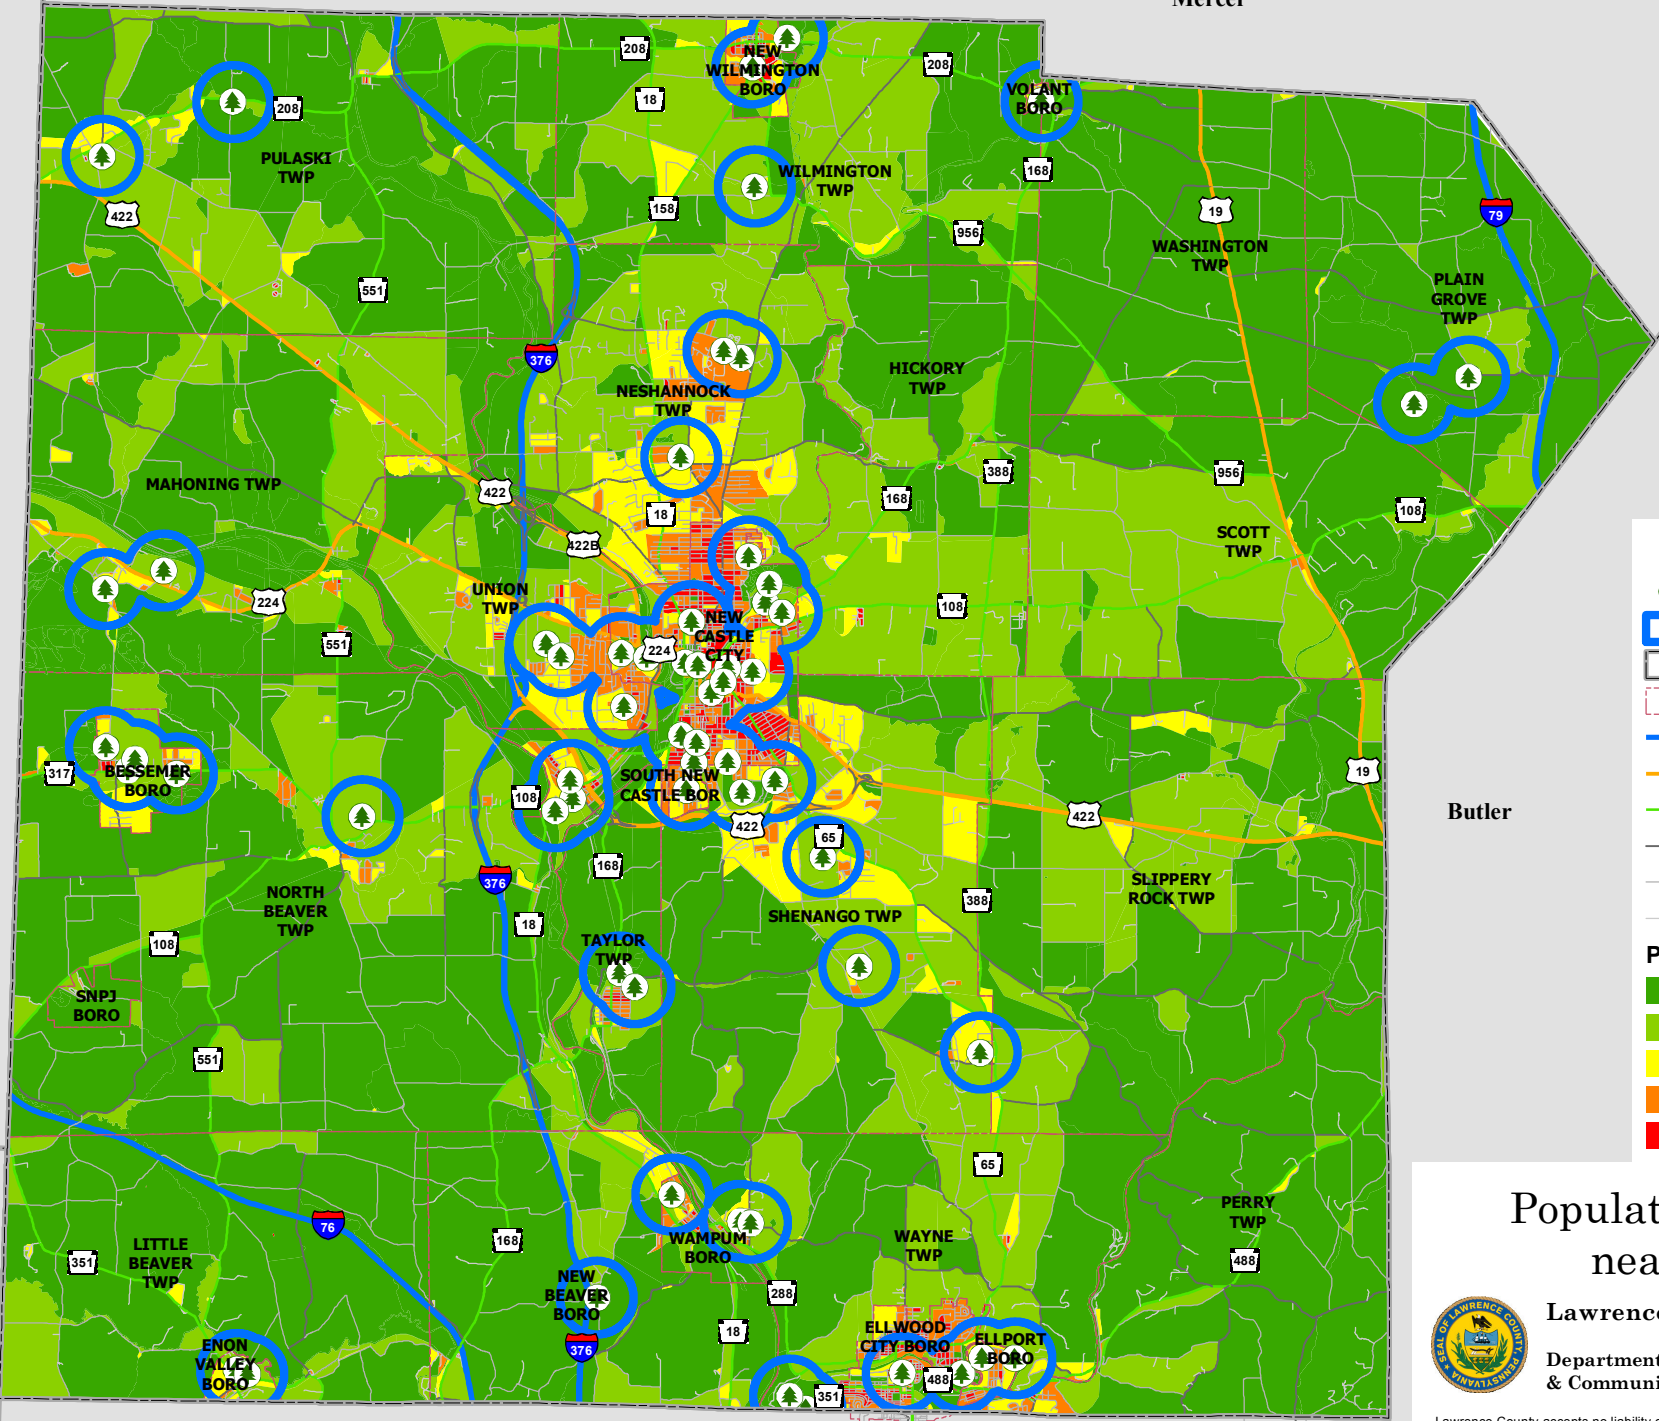

Trumbull

Mercer

Mahoning

Columbiana

Butler

Beaver

Legend

- Parks
 - Park 1/2 Mile Buffer
 - County Boundary
 - Municipal Boundaries
 - Interstate
 - US Route
 - PA Route
 - State Maintained Road
 - Locally Maintained Road
 - Private Drive
- Population per Square Mile**
- Less than 100
 - 101 - 500
 - 501 - 1500
 - 1501 - 5000
 - More than 5000

Population Density near Parks

Lawrence County, Pennsylvania

Department of Planning & Community Development

Lawrence County accepts no liability or responsibility for errors, omissions, or positional inaccuracies in the content of this map. Reliance on this map is at the risk of the user. This map is for illustration purposes only and should not be used for surveying, engineering, or site-specific analysis.