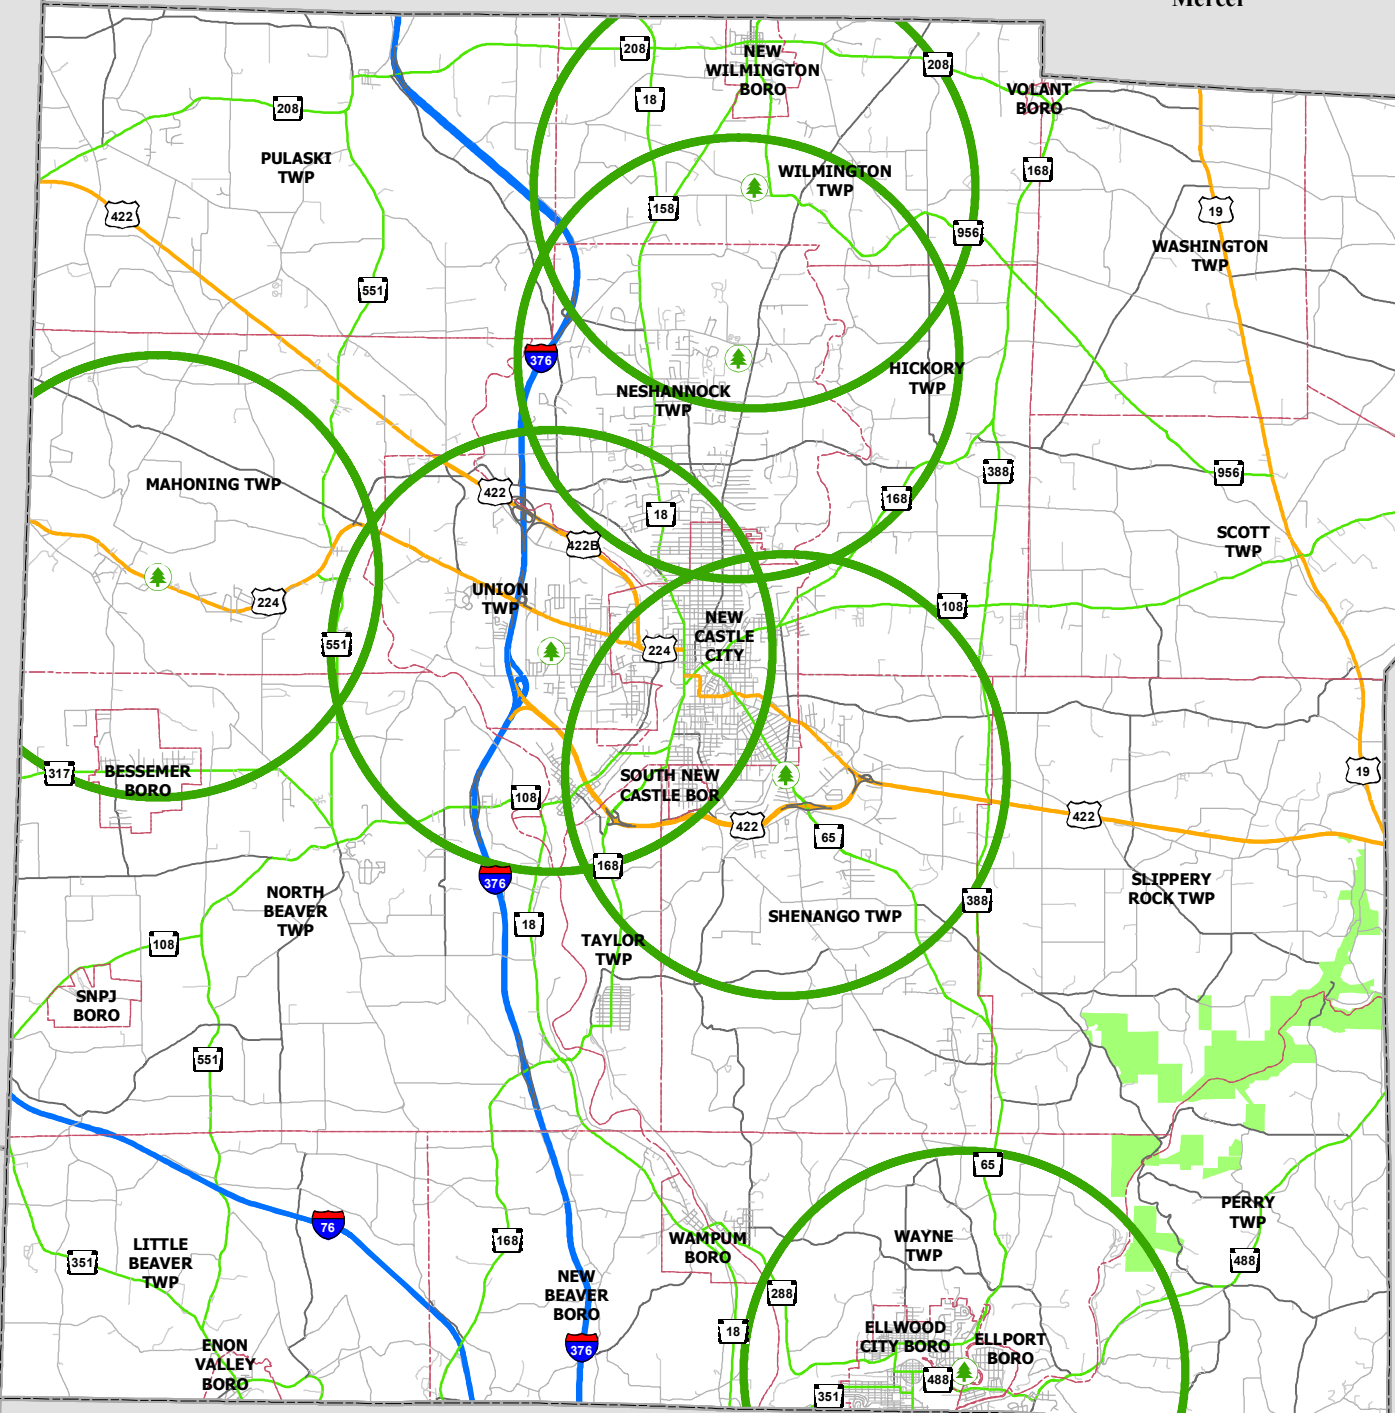

Trumbull

Mercer

Mahoning

Columbiana

Butler

Beaver

Legend

- County Boundary
- Municipal Boundaries
- Interstate
- US Route
- PA Route
- State Maintained Road
- Locally Maintained Road
- Private Drive
- Regional Parks
- Park 3 Mile Buffer
- McConnell's Mill State Park

Regional Parks Service Areas

Lawrence County, Pennsylvania

Department of Planning & Community Development

Lawrence County accepts no liability or responsibility for errors, omissions, or positional inaccuracies in the content of this map. Reliance on this map is at the risk of the user. This map is for illustration purposes only and should not be used for surveying, engineering, or site-specific analysis.