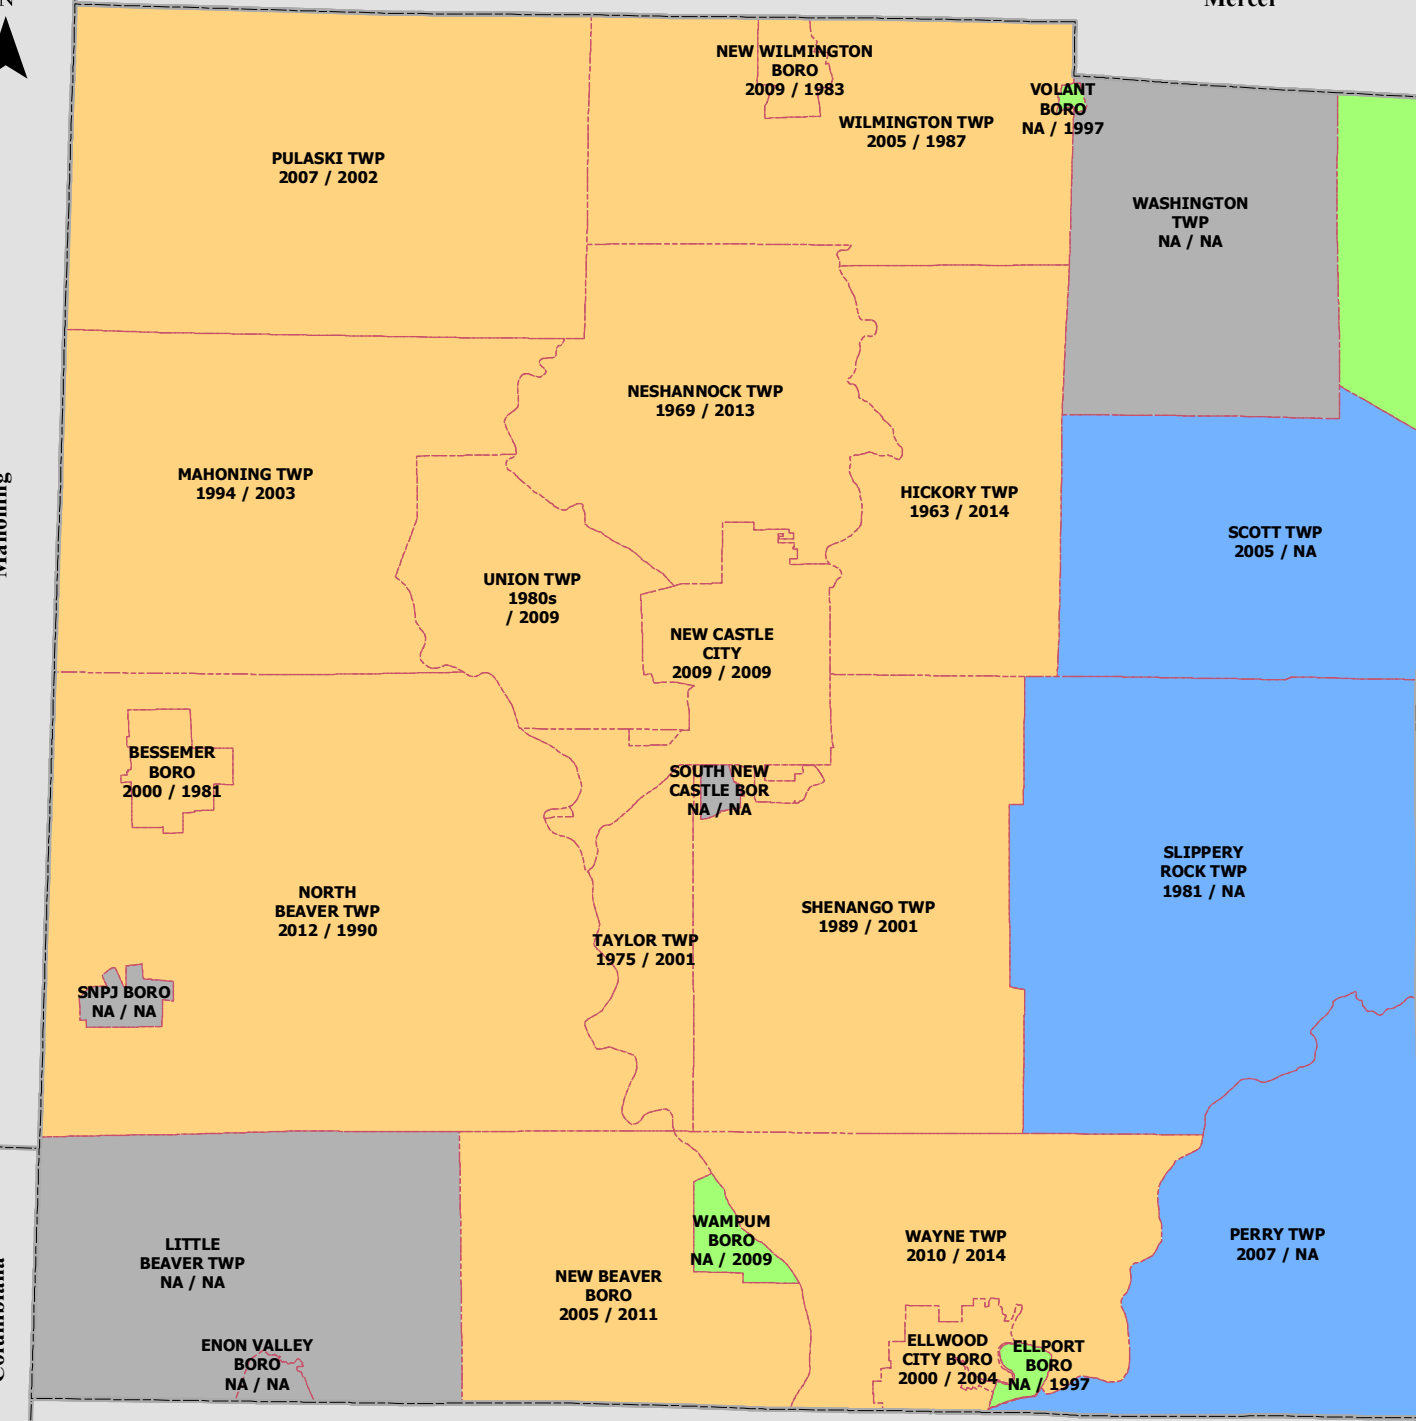

Trumbull

Mercer

Mahoning

Columbiana

Municipality  
SALDO Adoption / Zoning Ordinance Adoption

Butler

**Legend**

- County Boundary
- Municipal Boundary
- Ordinances**
- SALDO
- Zoning Ordinance
- Both Ordinances
- Neither Ordinance

# Municipal Planning Regulations

Lawrence County, Pennsylvania

Department of Planning & Community Development

Lawrence County accepts no liability or responsibility for errors, omissions, or positional inaccuracies in the content of this map. Reliance on this map is at the risk of the user. This map is for illustration purposes only and should not be used for surveying, engineering, or site-specific analysis.

Beaver