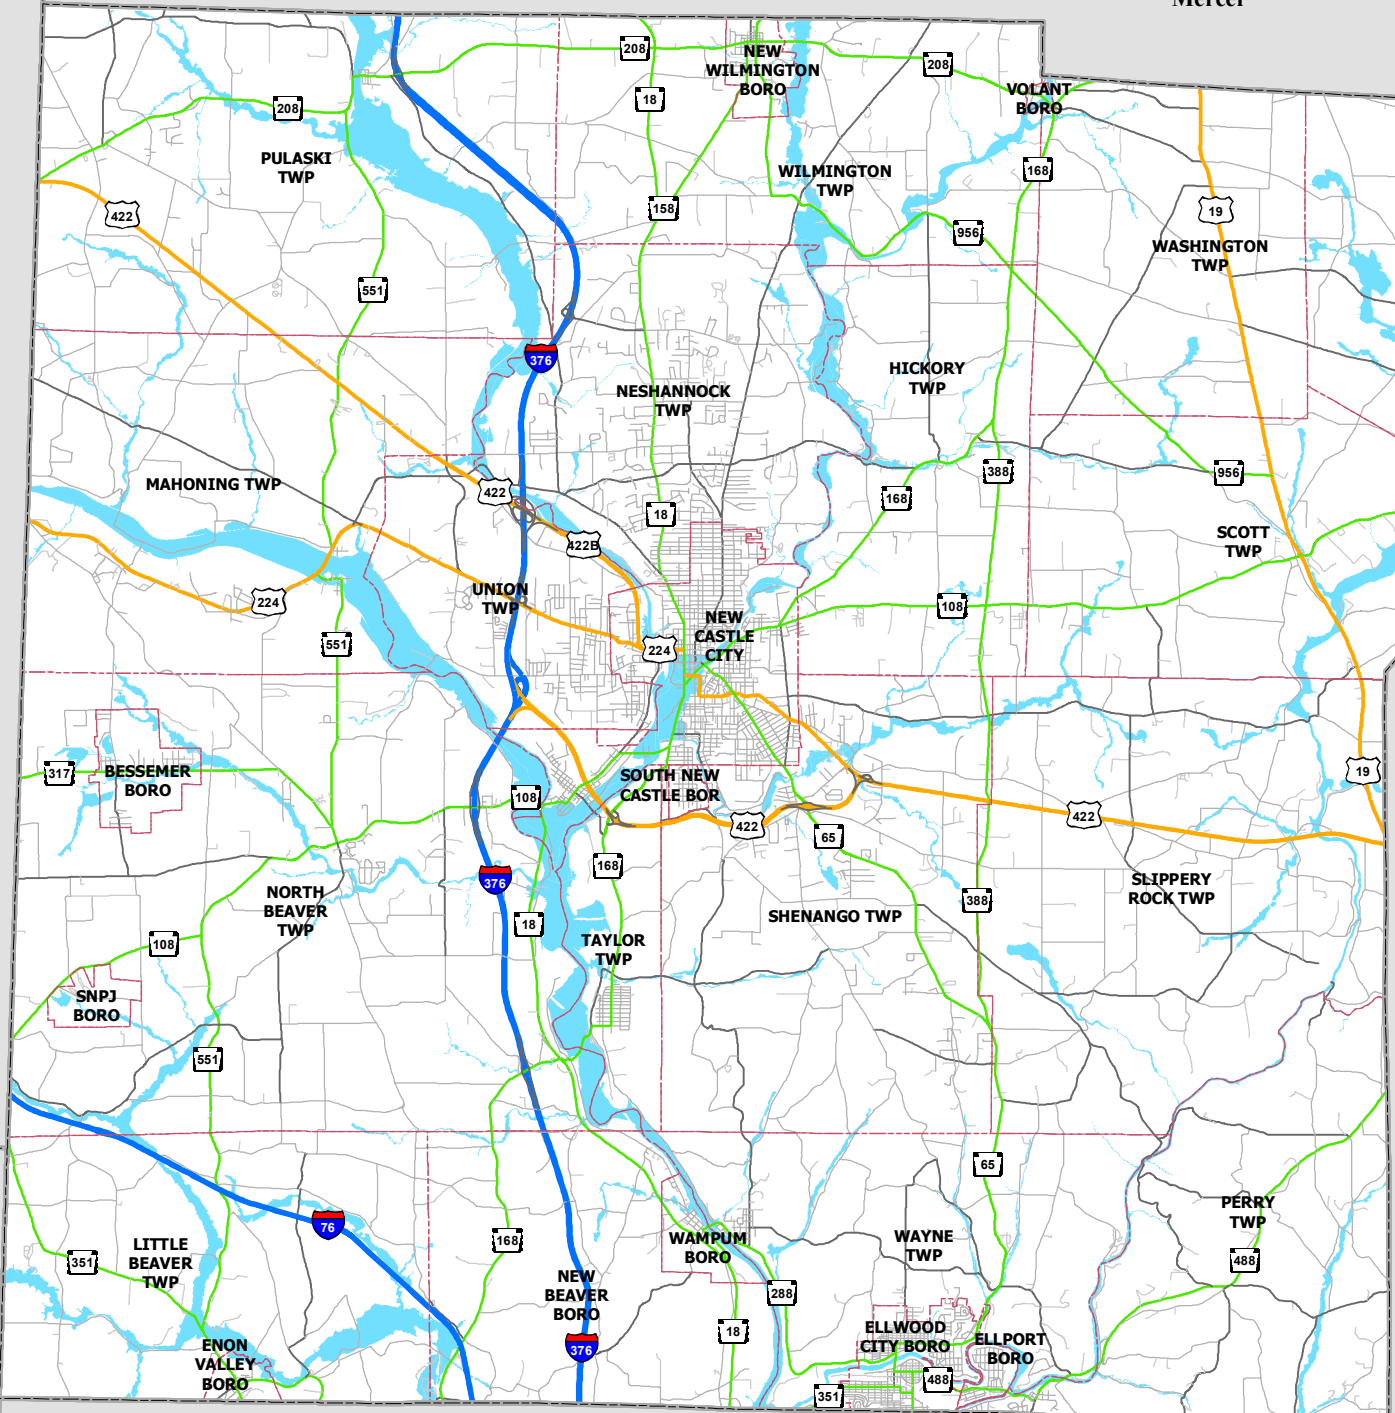

Trumbull

Mercer

Mahoning

Columbiana

Butler

Beaver

Legend

- County Boundary
- Interstate
- US Route
- PA Route
- State Maintained Road
- Locally Maintained Road
- Private Drive
- 100 year Floodplain

Flood Hazard Areas

Lawrence County, Pennsylvania

Department of Planning & Community Development

Lawrence County accepts no liability or responsibility for errors, omissions, or positional inaccuracies in the content of this map. Reliance on this map is at the risk of the user. This map is for illustration purposes only and should not be used for surveying, engineering, or site-specific analysis.