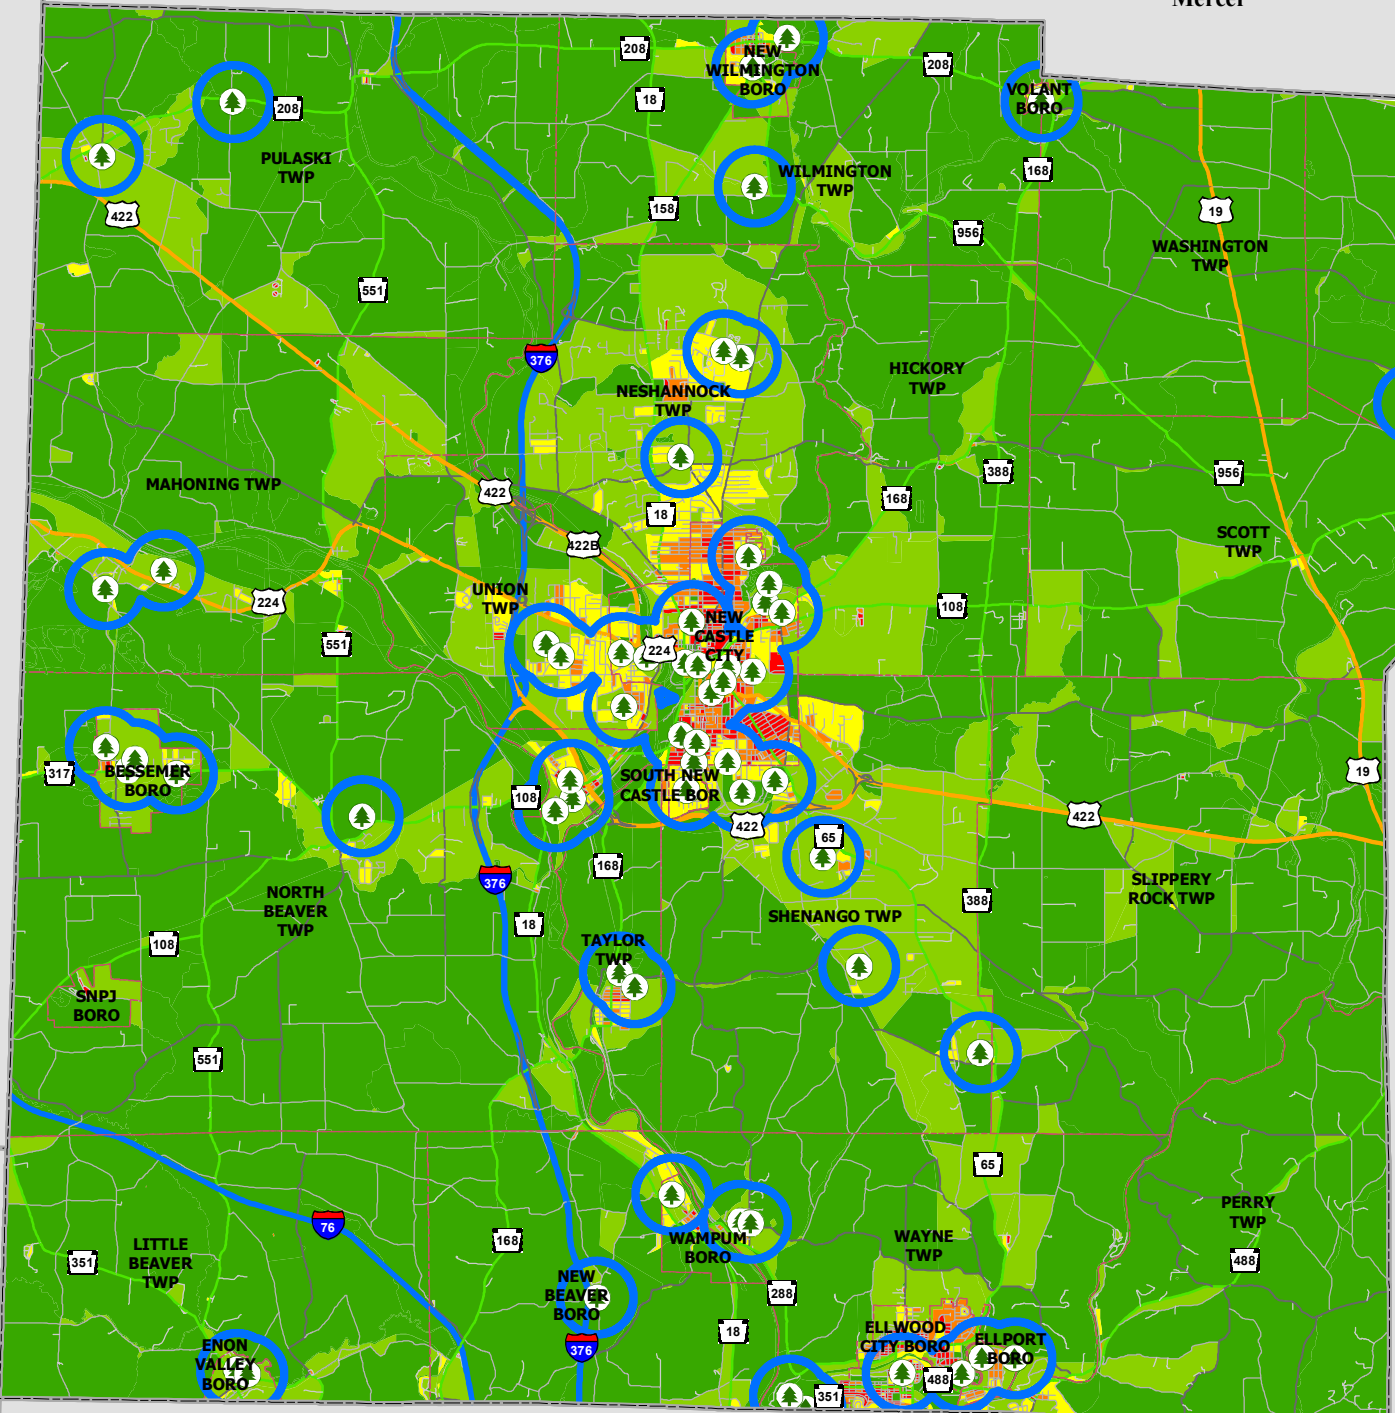

Trumbull

Mercer

Mahoning

Columbiana

Butler

Beaver

Legend

- Parks
- Park 1/2 Mile Buffer
- County Boundary
- Municipal Boundaries
- Interstate
- US Route
- PA Route
- State Maintained Road
- Locally Maintained Road
- Private Drive

Households per Square Mile

- Less than 75
- 76 - 500
- 501 - 1500
- 1501 - 3000
- More than 3000

Household Density near Parks

Lawrence County, Pennsylvania

Department of Planning & Community Development

Lawrence County accepts no liability or responsibility for errors, omissions, or positional inaccuracies in the content of this map. Reliance on this map is at the risk of the user. This map is for illustration purposes only and should not be used for surveying, engineering, or site-specific analysis.