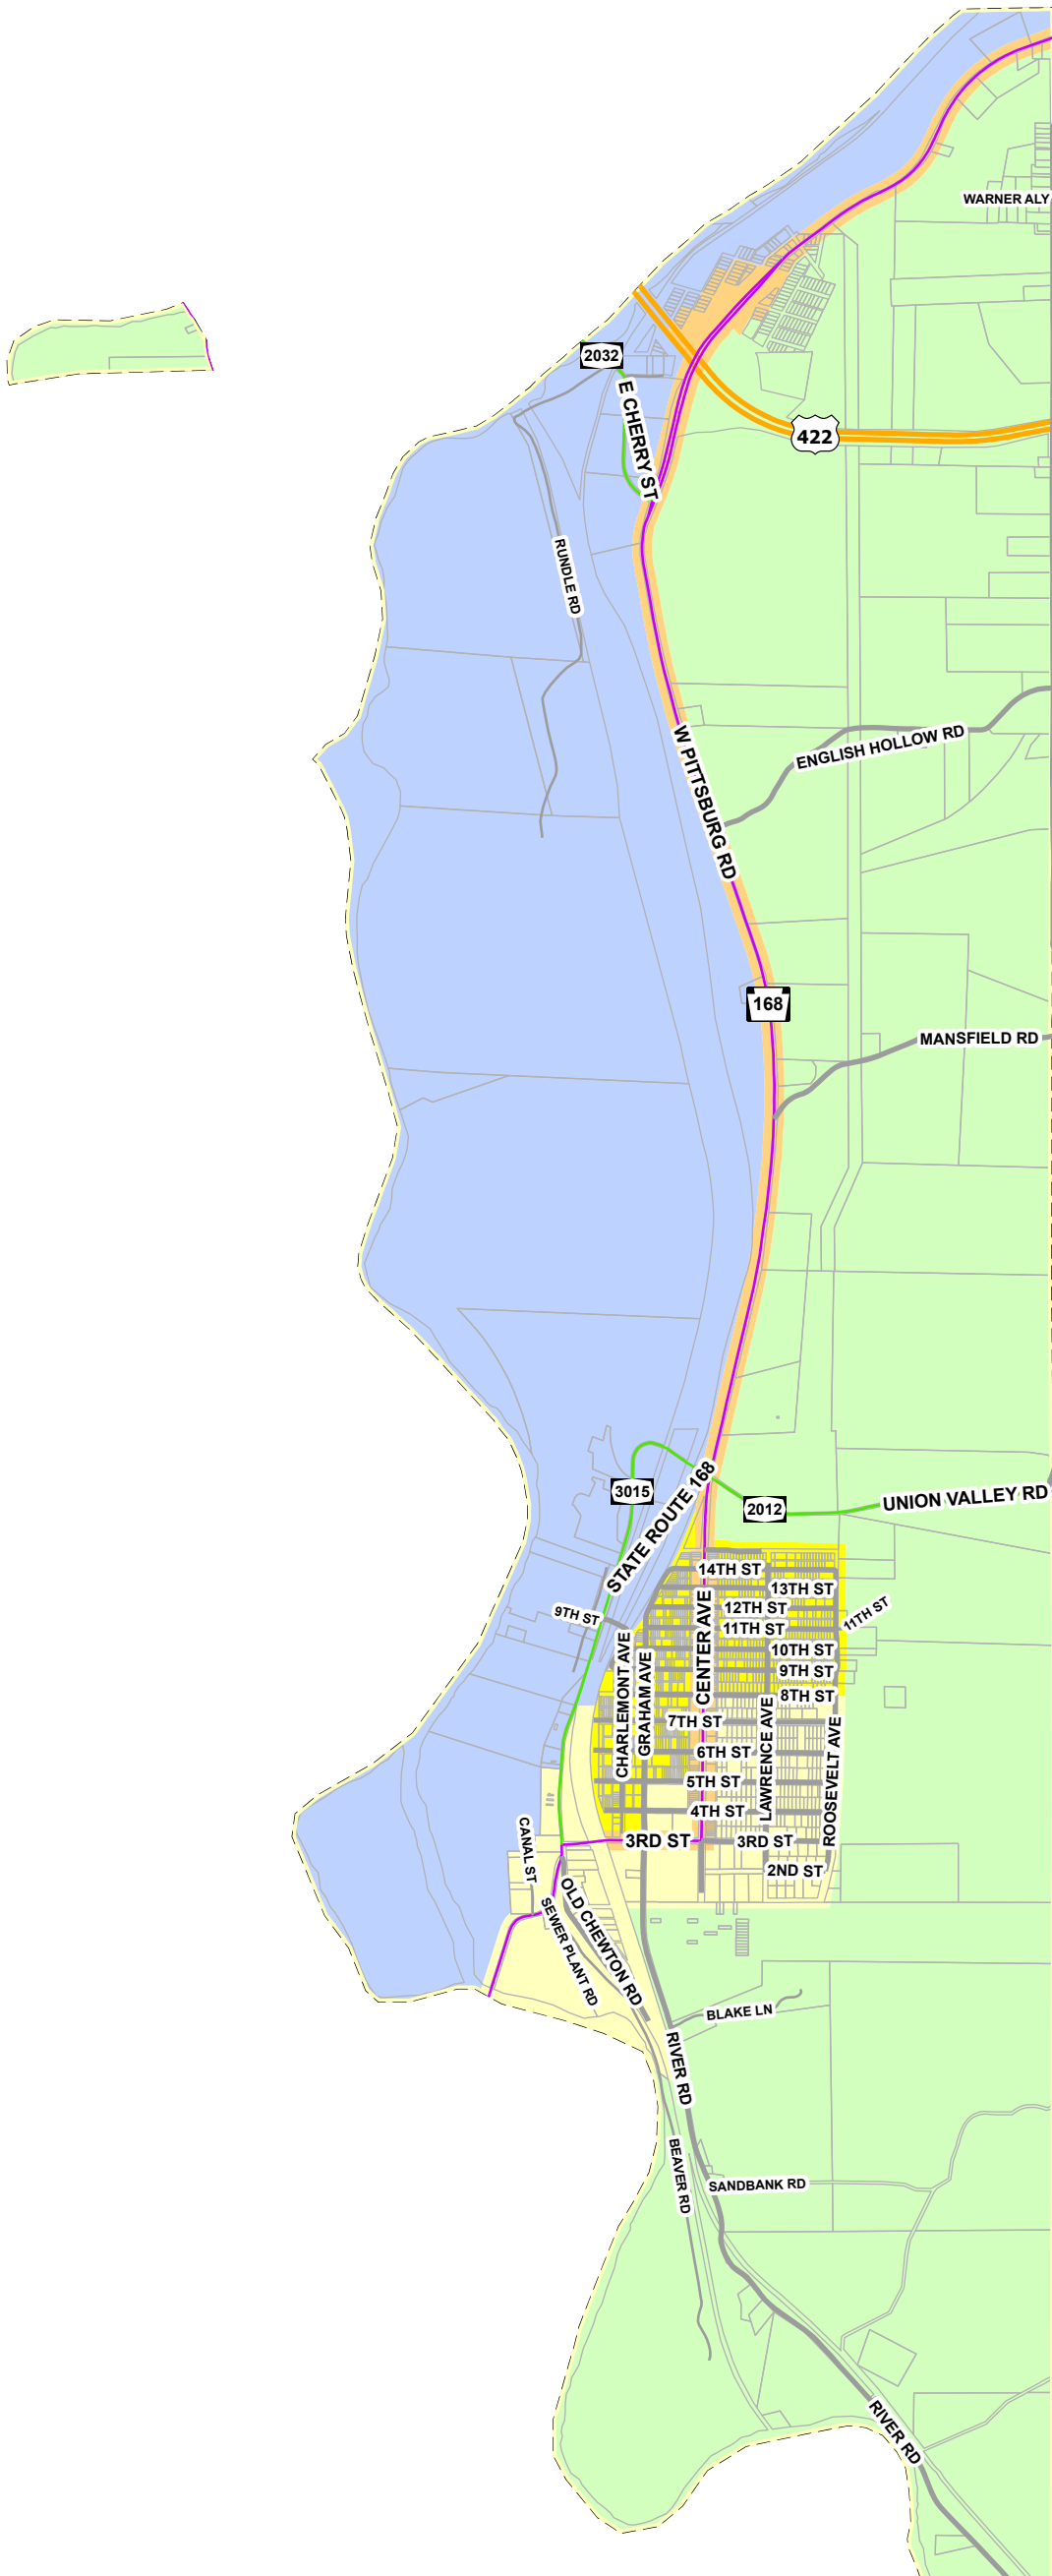

# Zoning Districts

## Taylor Township, Lawrence County, Pennsylvania

Lawrence County accepts no liability or responsibility for errors, omissions, or positional inaccuracies in the content of this map. Reliance on this map is at the risk of the user. This map is for illustration purposes only and should not be used for surveying, engineering, or site-specific analysis.